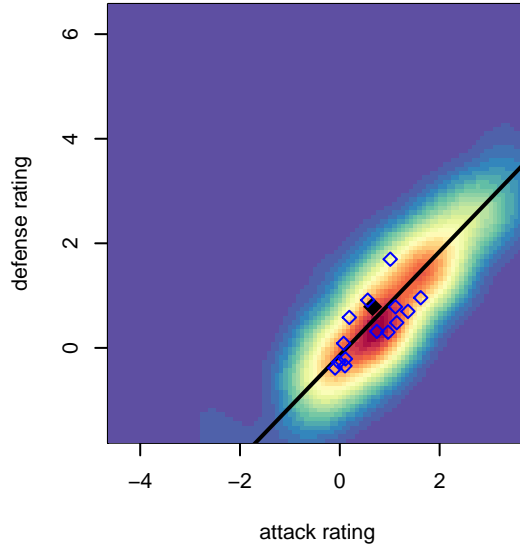

**attack and defense rating
relative to others at age
and all opponents in last 13 months**