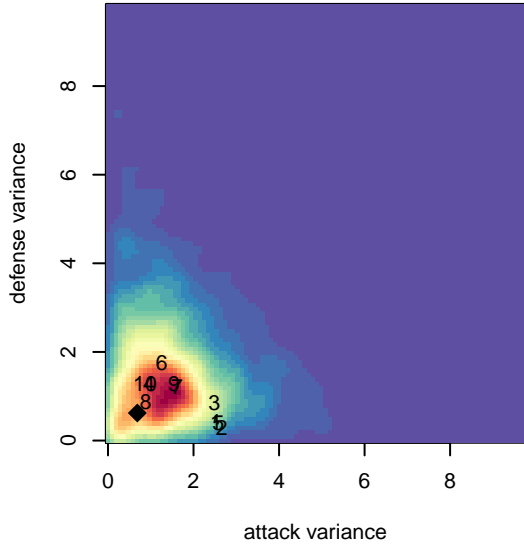

Storm King G01

Storm King SC
Port Angeles, WA
G01 total strength=1009
attack=1.93 defense=2.2
fall league = NPSL Div 2 U14

alt names used:
Storm King G01

Venues played:
2015 Dungeness Cup HS Olympic Silver
2015 NPSL Division 2 U14

Storm King G01
Dots are actual minus expected GF (blue circles) and GA (red triangles).
Blue line is smoothed change in attack strength. Red is smoothed change in defense strength.

**attack and defense variance (black dot)
relative to other teams
and top 10 in region**