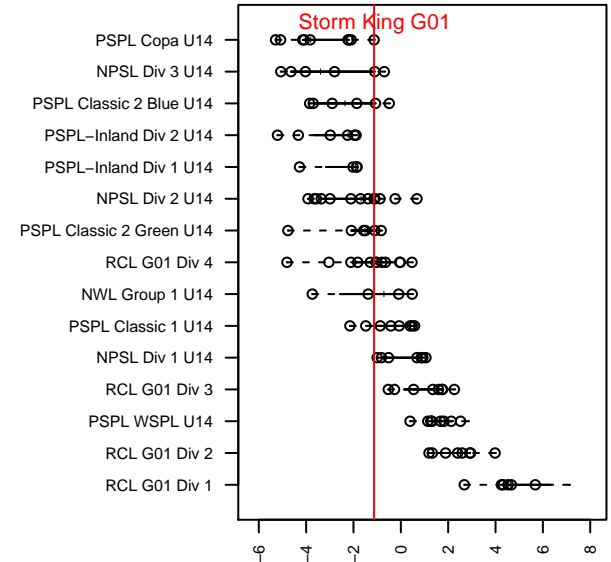

**attack and defense rating
relative to others at age
and all opponents in last 13 months**