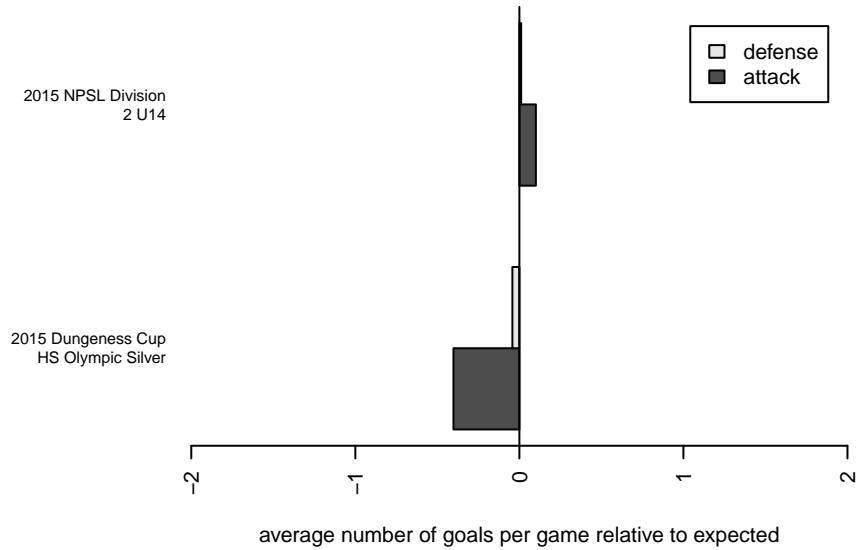

Performance relative to 13 month average